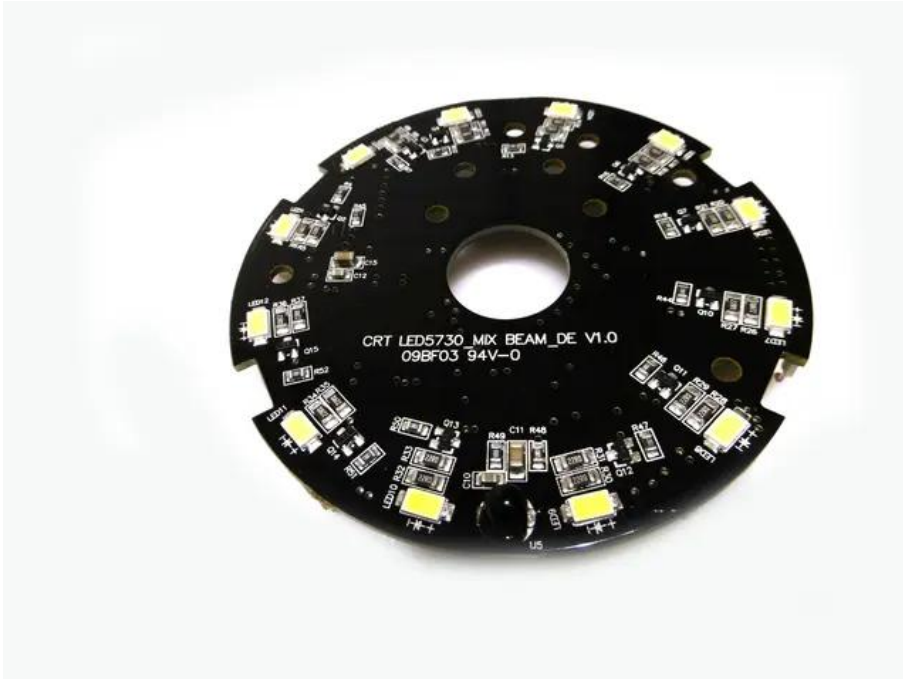

Pcb (LED) LED Penta FX Hybrid Laser Effect (CRT LED5730_MIX BEAM_DE V1.0) E6509766

GTIN: 4026397635935

Features:

Technical specifications:

Scope of delivery:

Logistic

EAN / GTIN: 4026397635935

Weight: 0,03 kg

Length: 0.08 m

Width: 0.08 m

Height: 0.02 m