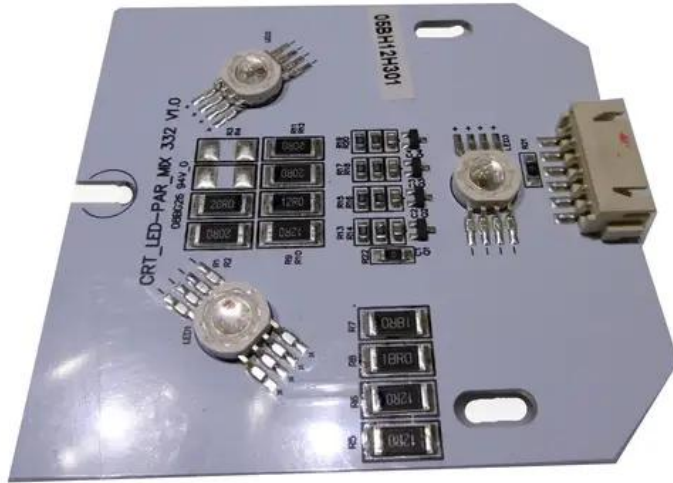

Pcb (LED) LED Penta FX Hybrid Laser Effekt (CRT_LED-PAR_MIX 332 V1.0) Art. No.: E6509765

GTIN: 4026397635928

Features:

Technical specifications:

Scope of delivery:

Logistic

EAN / GTIN: 4026397635928

Weight: 0,03 kg

Length: 0.07 m

Width: 0.07 m

Height: 0.01 m