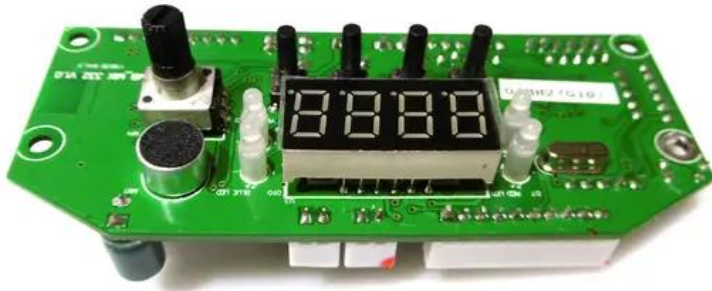

PCB (Display) LED Penta FX Hybrid Laser Effect (CRT_MB_MIX 332 V1.0) Art. No.: E6509763

GTIN: 4026397635898

Features:

Technical specifications:

Scope of delivery:

Logistic

EAN / GTIN: 4026397635898

Weight: 0,04 kg

Length: 0.11 m

Width: 0.04 m

Heigth: 0.04 m