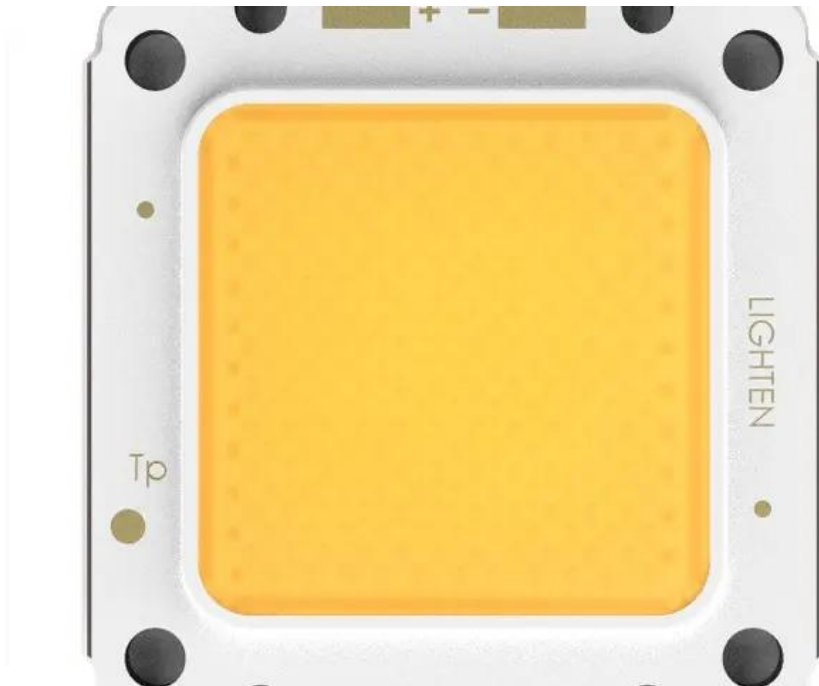

# LED COB 100W 3100K LED Profile 100W WW (LTCW1020-100-016)

Art. No.: E6509649

GTIN: 4026397630534

---

---