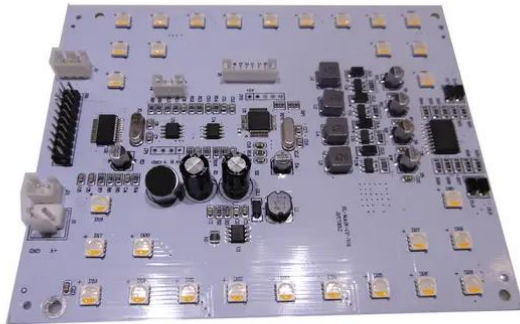

Pcb (LED) AKKU UP-1 Glow QCL Spot Quick DMX (SL-MAIN-CP-V01)

Art. No.: E6509558

GTIN: 4026397628296

List price: 71.47 €
incl. 19% VAT.

All rights reserved. Subject to change without notice. Errors and omissions excepted.
Illustration only. Actual item may differ from photo.

Pcb (LED) AKKU UP-1 Glow QCL Spot Quick DMX (SL-MAIN-CP-V01)

Art. No.: E6509558

GTIN: 4026397628296

Features:

All rights reserved. Subject to change without notice. Errors and omissions excepted.
Illustration only. Actual item may differ from photo.