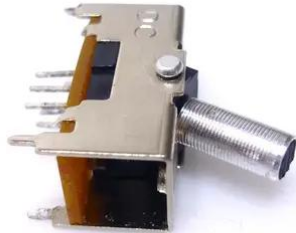

Switch (channel) RRM-502 6-pin button silver inside black

Art. No.: E6509309

GTIN: 4026397613322

Switch (channel) RRM-502 6-pin button silver inside black

Art. No.: E6509309

GTIN: 4026397613322

Features:
