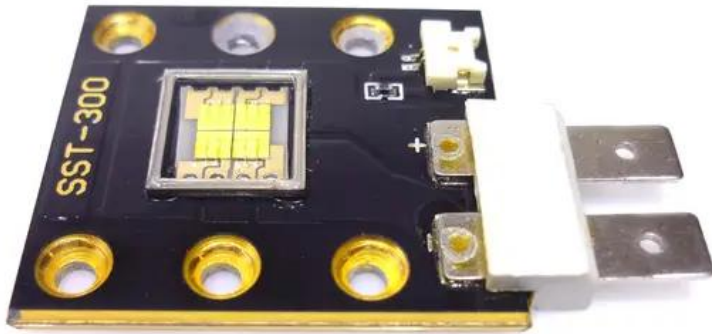

LED COB 6000K TSL-1200 (SST-300 180W-W)

Art. No.: E6509180

GTIN: 4026397605129

Features:

Technical specifications:

Scope of delivery:

Logistic

EAN / GTIN: 4026397605129

Weight: 0,04 kg

Length: 0.06 m

Width: 0.04 m

Height: 0.01 m