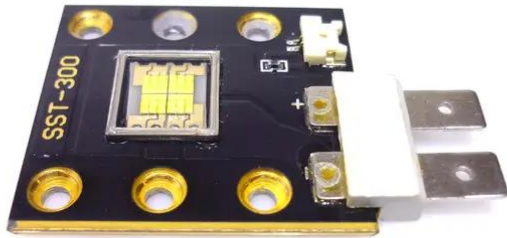

LED COB 6000K TSL-1200 (SST-300 180W-W)

Art. No.: E6509180
GTIN: 4026397605129

LED COB 6000K TSL-1200 (SST-300 180W-W)

Art. No.: E6509180
GTIN: 4026397605129

Features:
