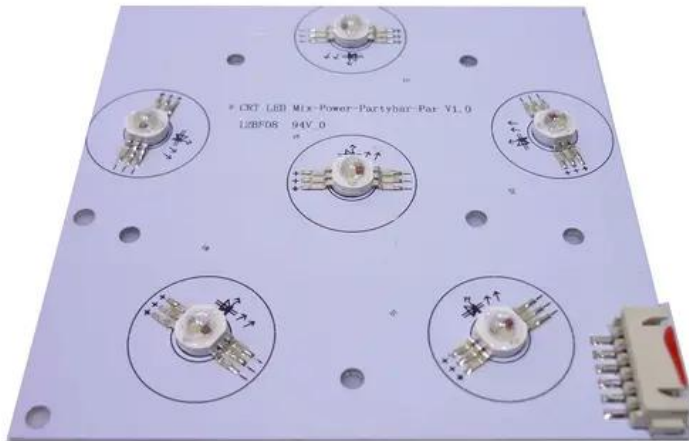

Pcb (LED) KLS Laser Bar PRO (Par) (CRT LED Mix-Power-Partybar-Par V1.0) Art. No.: E6509053

GTIN: 4026397598209

List price: 9.5 €

incl. 19% VAT.

Features:

Technical specifications:

Scope of delivery:

Logistic

EAN / GTIN: 4026397598209

Weight: 0,05 kg

Length: 0.10 m

Width: 0.10 m

Height: 0.01 m