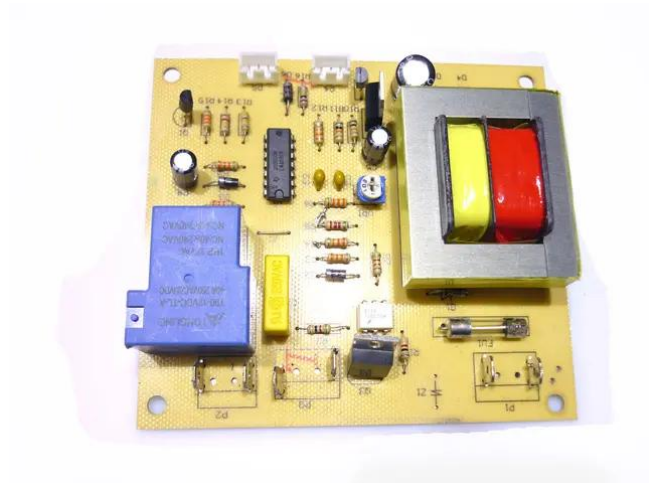

## Pcb (Control) Snow 5001 V2

Art. No.: E6508980  
GTIN: 4026397595635

---

All rights reserved. Subject to change without notice. Errors and omissions excepted.  
Illustration only. Actual item may differ from photo.

## Pcb (Control) Snow 5001 V2

Art. No.: E6508980  
GTIN: 4026397595635

**Features:**

---

---

All rights reserved. Subject to change without notice. Errors and omissions excepted.  
Illustration only. Actual item may differ from photo.