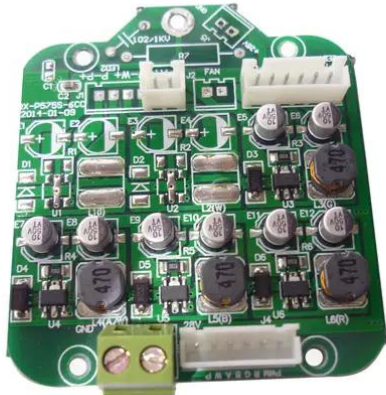

Pcb (LED driver) AKKU UP-1 QCL Flex Spot QuickDMX

Art. No.: E6508945
GTIN: 4026397593419

All rights reserved. Subject to change without notice. Errors and omissions excepted.
Illustration only. Actual item may differ from photo.

Pcb (LED driver) AKKU UP-1 QCL Flex Spot QuickDMX

Art. No.: E6508945
GTIN: 4026397593419

Features:

All rights reserved. Subject to change without notice. Errors and omissions excepted.
Illustration only. Actual item may differ from photo.