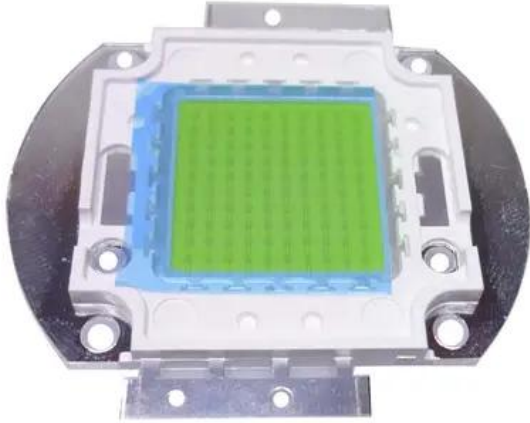

LED COB 100W CW (JX-SPEC-WW-0100)

Art. No.: E6508902

GTIN: 4026397591354

Features:

Technical specifications:

Scope of delivery:

Logistic

EAN / GTIN: 4026397591354

Weight: 0,03 kg

Length: 0.06 m

Width: 0.06 m

Height: 0.01 m