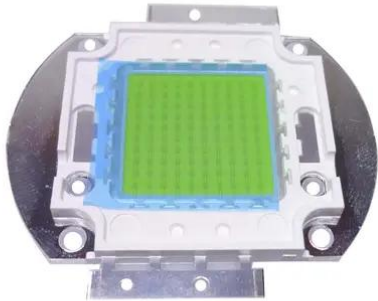

LED COB 100W CW (JX-SPEC- WW-0100)

Art. No.: E6508902
GTIN: 4026397591354

LED COB 100W CW (JX-SPEC- WW-0100)

Art. No.: E6508902
GTIN: 4026397591354

Features:
