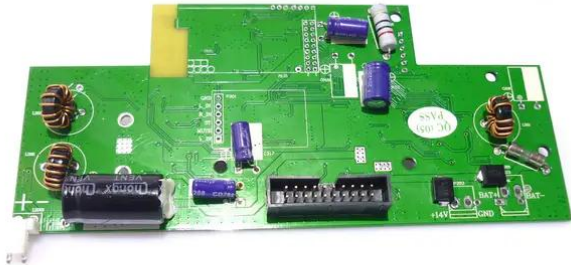

## Pcb (Control) SPB-4BT (TP- WSD10D-R-MIAN-V1.3)

**Art. No.: E6508874**  
GTIN: 4026397585612

---

## Pcb (Control) SPB-4BT (TP- WSD10D-R-MIAN-V1.3)

**Art. No.: E6508874**  
GTIN: 4026397585612

**Features:**

---