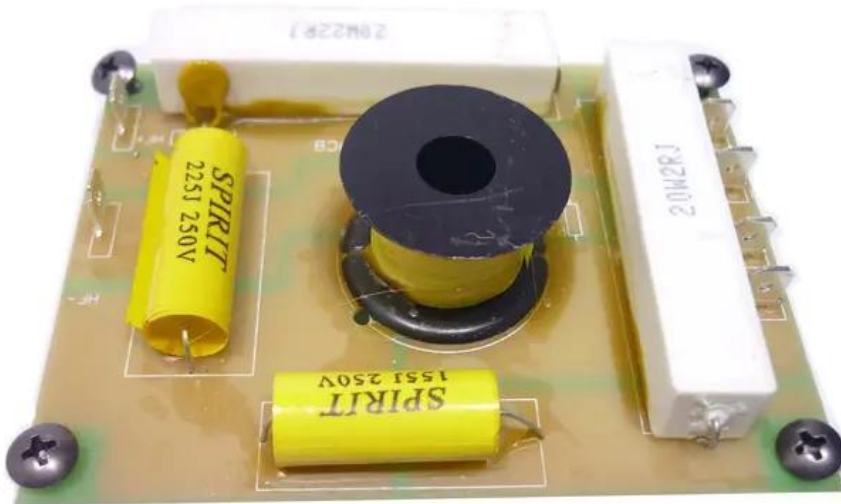

## Crossover KM-110 + KM-112

Art. No.: E6508836

GTIN: 4026397597073

---

---