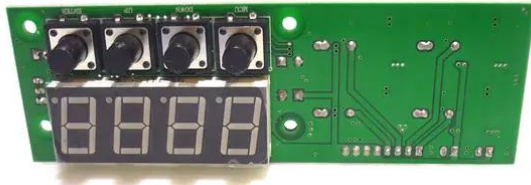

Pcb (Control) COB PRO 8x20W (251BS86B)

Art. No.: E6508636
GTIN: 4026397573084

Pcb (Control) COB PRO 8x20W (251BS86B)

Art. No.: E6508636
GTIN: 4026397573084

Features:
