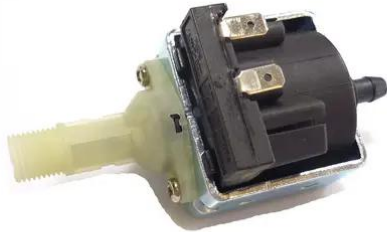

## Pump SPM 220-240V 20W Dynamic Fog 1200

**Art. No.: E6508373**  
GTIN: 4026397557435

---

## Pump SPM 220-240V 20W Dynamic Fog 1200

**Art. No.: E6508373**  
GTIN: 4026397557435

**Features:**

---