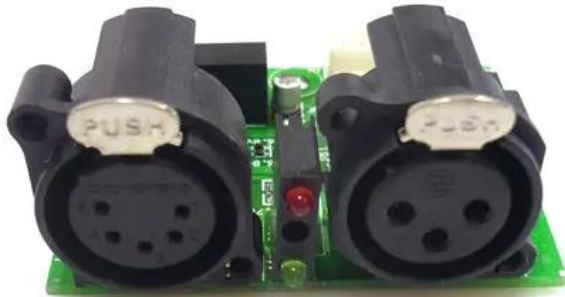

## Platine (DMX/OUT) DMX Split 8X RDM

Art. No.: E6508297

GTIN: 4026397571530

---

---