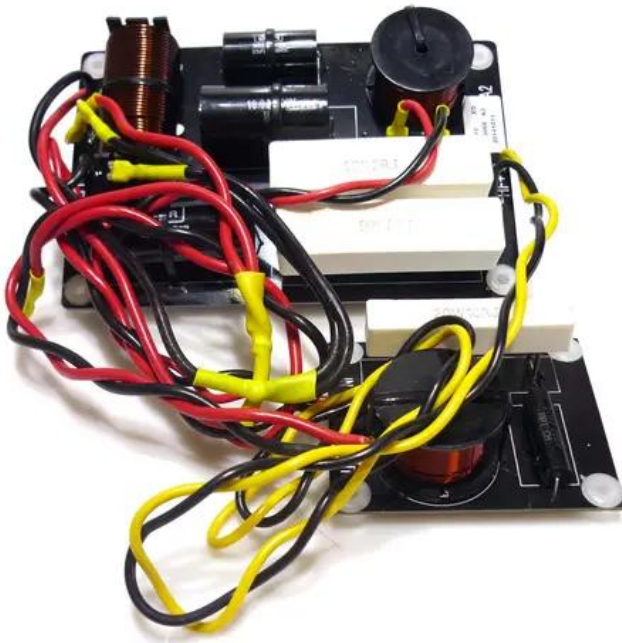

Crossover K-210

Art. No.: E6507225

GTIN: 4026397545074

Features:

Technical specifications:

Scope of delivery:

Logistic

EAN / GTIN: 4026397545074

Weight: 0,82 kg

Length: 0.18 m

Width: 0.18 m

Height: 0.07 m