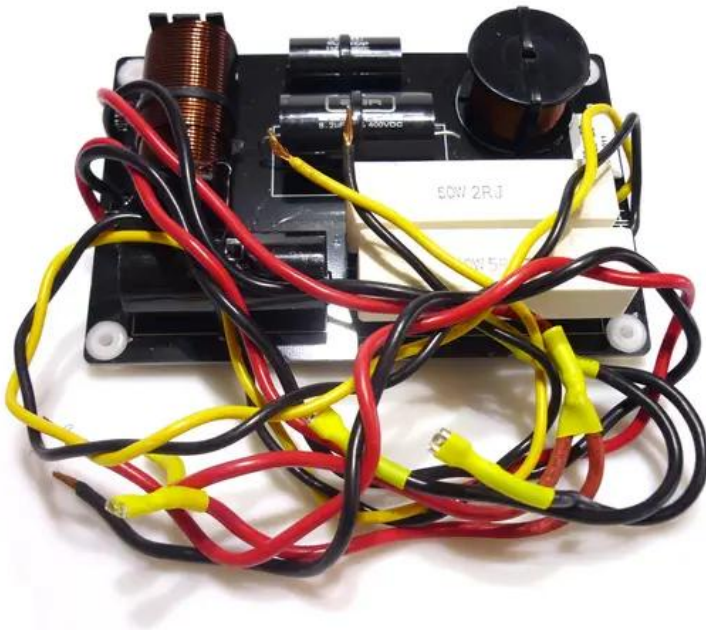

## Crossover K-208

Art. No.: E6507224

GTIN: 4026397545081

---

---

### Logistic

EAN / GTIN: 4026397545081

Weight: 0,72 kg

Length: 0.19 m

Width: 0.18 m

Height: 0.07 m