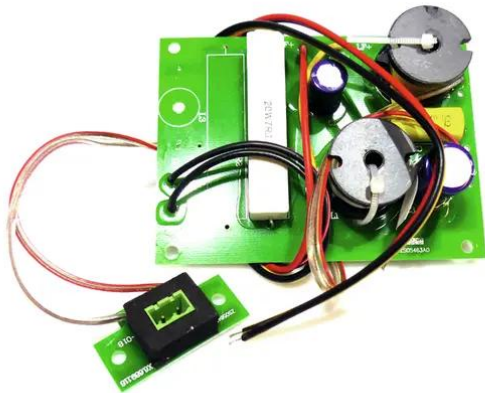

Crossover LI-206B/W MKII

Art. No.: E6507166
GTIN: 4026397519884

Crossover LI-206B/W MKII

Art. No.: E6507166
GTIN: 4026397519884

Features:
