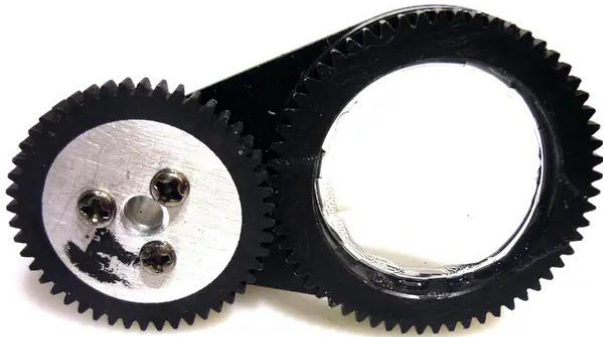

## Prism TMH-30/60 3-ways with holder

**Art. No.: E6506900**  
GTIN: 4026397500042

---

## Prism TMH-30/60 3-ways with holder

**Art. No.: E6506900**  
GTIN: 4026397500042

**Features:**

---