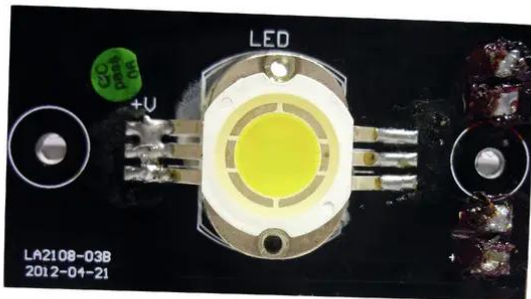

Pcb (LED) PMB 3200K (LA2108-03B)

Art. No.: E6506762
GTIN: 4026397497021

Pcb (LED) PMB 3200K (LA2108-03B)

Art. No.: E6506762
GTIN: 4026397497021

Features:
