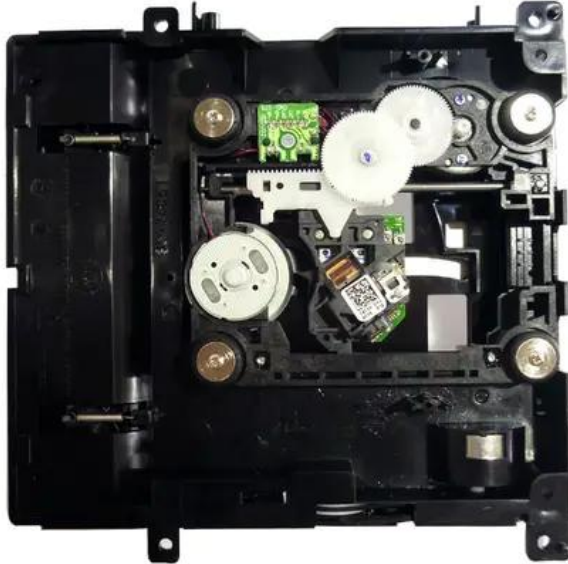

---

**drive CMP-102**

**Art. No.: E6506179**

GTIN: 4026397487893

---

---

**Features:**

---

**Logistic**

---

**Technical specifications:**

EAN / GTIN: 4026397487893

Weight: 0,36 kg

Length: 0.15 m

Width: 0.15 m

Heigh: 0.03 m