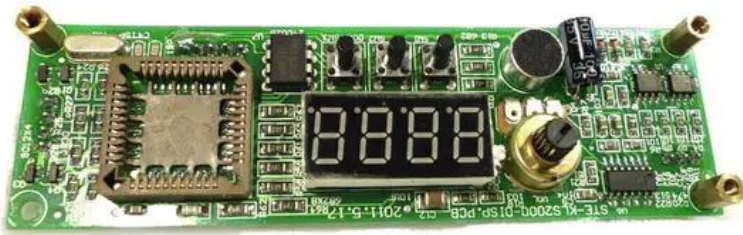

## Pcb (Display) KLS-2001 (STE-KLS-2000-D)

Art. No.: E6505895

GTIN: 4026397466768

---

---