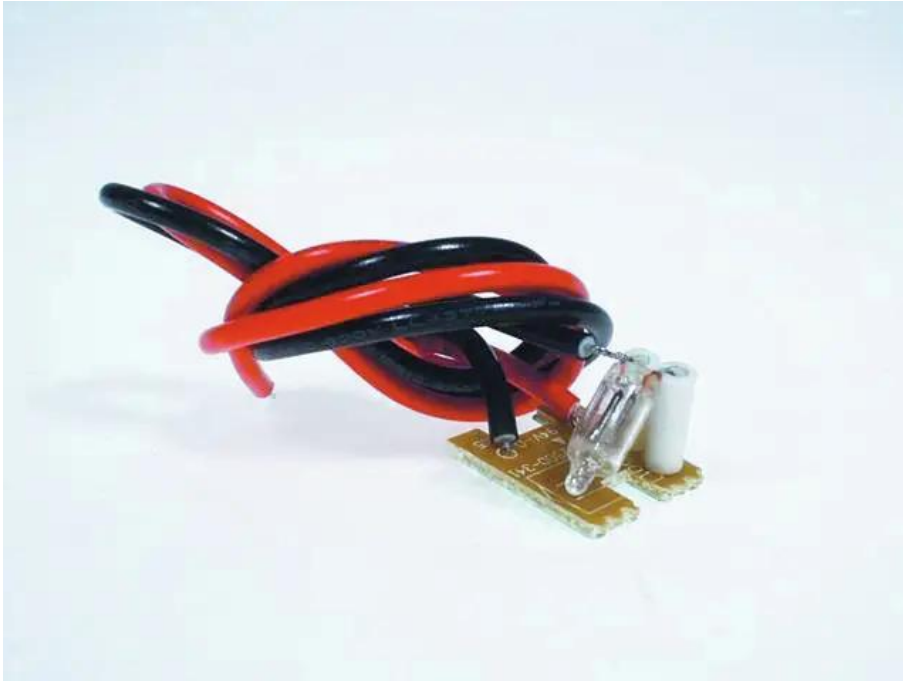

Strobe lamp for BD-1350

Art. No.: E0197413

GTIN: 4026397107241

Features:

Technical specifications:

Scope of delivery:

Logistic

EAN / GTIN: 4026397107241

Weight: 0,00 kg

Length: 0.00 m

Width: 0.00 m

Height: 0.00 m