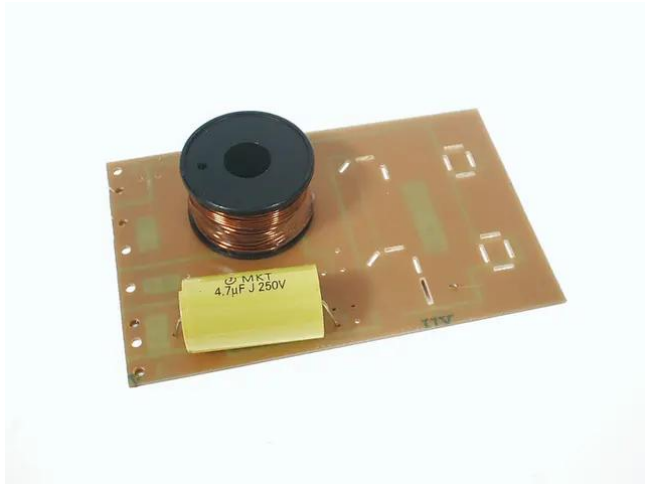

## Crossover DX-2522 without terminal box

**Art. No.: E0197254**  
GTIN: 4026397216691

---

## Crossover DX-2522 without terminal box

**Art. No.: E0197254**  
GTIN: 4026397216691