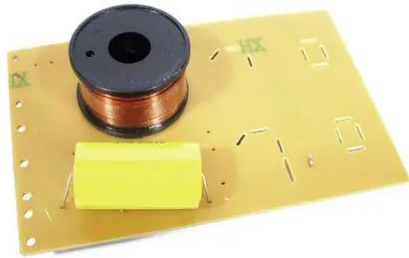

Crossover DX-2222 without terminal box

Art. No.: E0197253
GTIN: 4026397185867

Crossover DX-2222 without terminal box

Art. No.: E0197253
GTIN: 4026397185867

Features:
