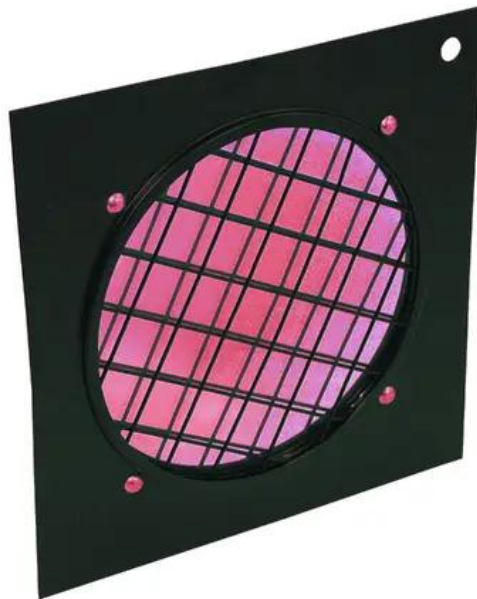

## EUROLITE Magenta Dichroic Filter bla. Frame PAR-56

Dichroic filter

Art. No.: 9430140A

GTIN: 4026397180404

### Description:

When ordering color filters, please state the color-no. and the article-no. in order to prevent misunderstandings and false deliveries.

### Features:

- The professional solution!
- Color filter with highest constancy
- No more fading-out and burn-outs
- For adding colour to a white beam
- Attached in color filter frames
- Great variety of colors
- Dimensions 225 x 225 mm
- For PAR 56 profi-spot

### Technical specifications:

Material: Dichroitic glass

Color: Magenta

Dimensions: Length: 225 cm  
Width: 225 cm

Weight: 0.29 kg

**Scope of delivery:**

---