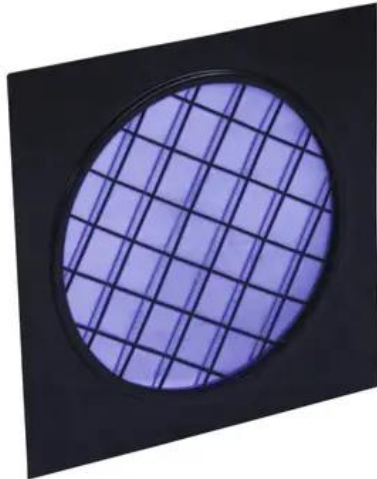

EUROLITE Blue Dichroic Filter black Frame PAR-56

Dichroic filter

Art. No.: 9430020A

GTIN: 4026397180374

Description:

Forget about foils!

If you compare LEDs to ordinary illuminants or dichroic filters to standard color foils, you will get the same result. Just like the diodes, the filters can convince with their unbeatable value for money and their longlife performance. As distinct to the foils, they do not fade, stay clean and do not deform. The spot's light is handled just the way it should be. Besides the various colors of our filters, the corresponding frames can also be delivered in black or silver. Once you have bought the filters, you will never be in trouble again. Trust in us!

Features:

- The professional solution!
- Color filter with highest constancy
- No more fading-out and burn-outs
- For adding colour to a white beam
- Attached in color filter frames
- Great variety of colors
- Dimensions 225 x 225 mm
- For PAR 56 profi-spot

Technical specifications:

Material:	Dichroitic glass
Color:	Blue
Dimensions:	Length: 22.50 cm

Logistic

EAN / GTIN: 4026397180374

Weight: 0,37 kg

Length: 0.23 m

Width: 0.23 m

Height: 0.01 m