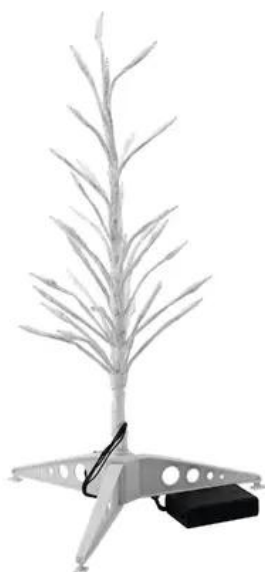

## EUROPALMS Design tree with LED ww 40cm for battery

White, illuminated tree

Art. No.: 83330330

GTIN: 4026397457155

### Features:

- High quality decorative element
- Trunk and delicate flexible branches in white
- Each branch tip is fitted with LED
- Powered by a battery/battery pack
- 35 LEDs 3 mm cold white (CW)
- Control via on/off switch on device
- White flashing
- The article is delivered dismantled
- Available in various sizes

### Logistic

EAN / GTIN: 4026397457155

Weight: 0,30 kg

Length: 0.47 m

Width: 0.07 m

Height: 0.07 m

Housing color:	White
Material:	Plastic
Dimensions:	Height: 40 cm
Weight:	0.25 kg
Material:	Plastic hard
Color:	White
Special product:	Not designed for household room illumination
Intended use:	Show effect lighting