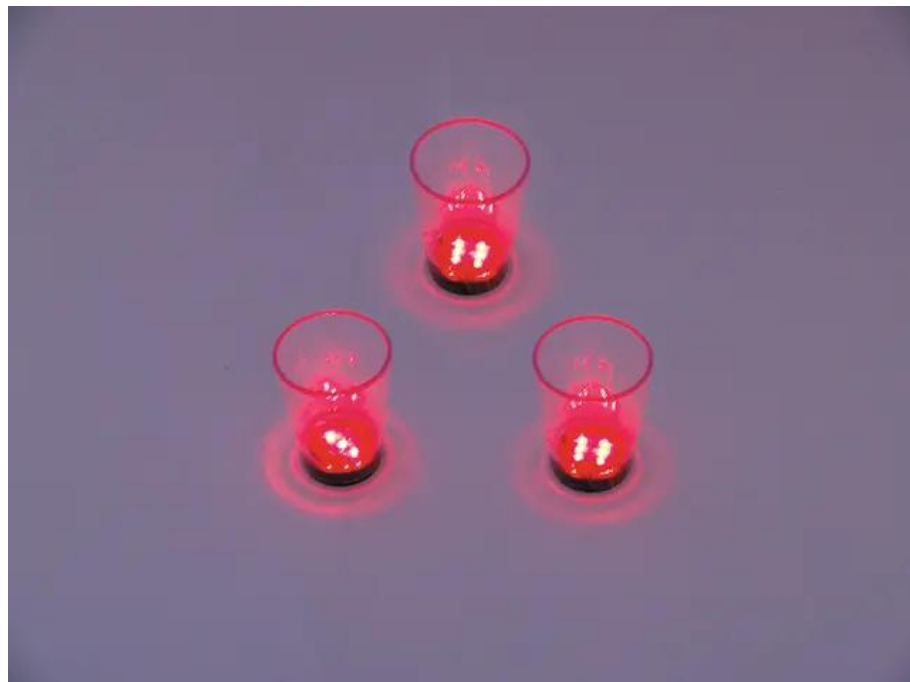

EUROPALMS LED Glass 2oz with Dice Play, red, 3x

LED glasses for your next party

Art. No.: 83309050

GTIN: 4026397302530

Features:

- Plays at dice when tapped against the table
- When washing, the electric block can easily be removed and be re-inserted afterwards
- Powered by a battery/battery pack
- 9 LEDs 3 mm red (R)

Logistic

EAN / GTIN: 4026397302530

Weight: 0,09 kg

Length: 0.11 m

Width: 0.05 m

Height: 0.05 m

Technical specifications:

| | |
|-------------------|--|
| Power connection: | Battery/battery pack |
| Battery: | 2 x button cell 1.5 V LR41 alkaline manganese built-in |
| Lamp type: | LED lamp |
| LED type: | 9 x 3 mm red (R) |
| Housing color: | Clear |
| Storage capacity: | 2 cl |
| Dimensions: | Height: 6.2 cm Diameter: Ø 4.8 cm |
| Weight: | 0.07 kg |