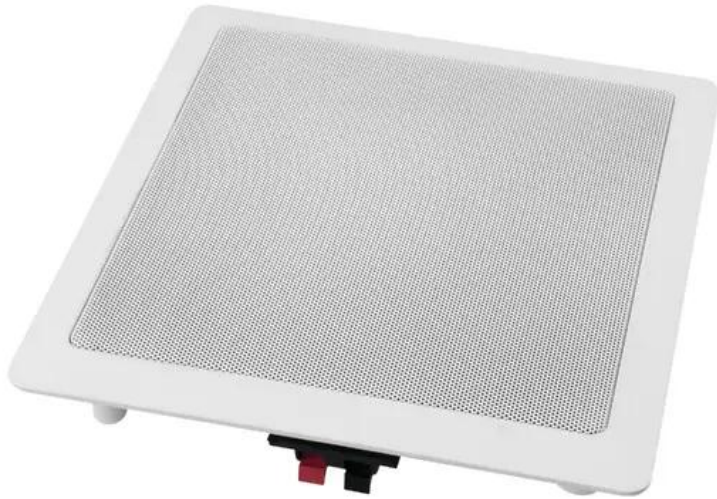

## OMNITRONIC CSUB-8 Ceiling Subwoofer

8" flush-mount speaker, dual voice coil, 60 W RMS, 2 x 8 ohms, 22 cm x 22 cm

Art. No.: 80710150

GTIN: 4026397571158

### Features:

- Flush-mount speaker for the bass support of PA systems
- Dual voice coil 2 x 8 ohms
- Safe and easy installation with screw clips
- Flat profile for inconspicuous installation
- Durable plastic cabinet with metal grille
- For a ceiling thickness up to 15 mm
- A crossover is required for system integration
- For application areas such as: Installation; restaurants, bars and hotels; sports centres/gyms

### Technical specifications:

Power:	Program: 120W Rated: 60W RMS
Frequency range:	40 - 5000 Hz
Sensitivity:	80 dB
Impedance:	2 x 8 ohms
Connections:	Input: speaker via spring terminal
Speaker:	1 x woofer 8"
Type of speaker:	Flush-mount speaker
Material:	Plastic; metal
Color:	White

Mounting dimensions:	22 cm x 22 cm
Mounting depth:	95 mm
Dimensions:	Length: 25.4 cm Width: 25.4 cm Height: 10.5 cm
Weight:	2.08 kg