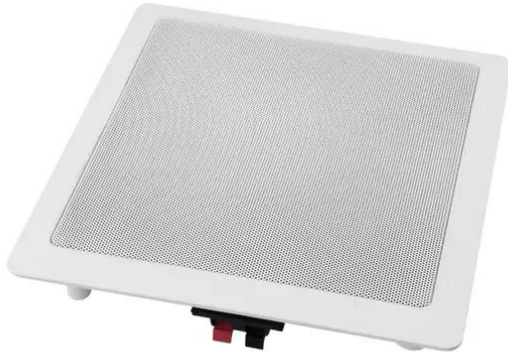

## CSUB-8 Ceiling Subwoofer

8" flush-mount speaker, dual voice coil, 60 W RMS, 2 x 8 ohms, 22 cm x 22 cm

**Art. No.: 80710150**  
GTIN: 4026397571158

### Features:

- Flush-mount speaker for the bass support of PA systems
- Dual voice coil 2 x 8 ohms
- Safe and easy installation with screw clips
- Flat profile for inconspicuous installation
- Durable plastic cabinet with metal grille
- For a ceiling thickness up to 15 mm
- A crossover is required for system integration
- For application areas such as: Installation; restaurants, bars and hotels; sports centres/gyms