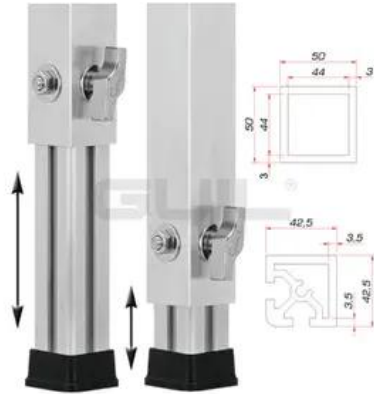

GUIL PTA-440/90-160 Telescopic Foot

Variable foot for TM-440 stage element

Art. No.: 8070288J

GTIN: 4026397481297

Features:

- Adjustable height
- Made in Europe
- For further information about this product, please refer to the Data Sheet under "Downloads"

Logistic

EAN / GTIN: 4026397481297

Weight: 3,02 kg

Length: 0.08 m

Width: 0.06 m

Height: 0.88 m

Technical specifications:

Height: Maximum: 160 cm
Minimum: 90 cm

Material: Aluminum

Material thickness: 3 mm

Dimensions: Length: 5 cm
Width: 5 cm
Height: 87.5 cm

Weight: 3 kg

Scope of delivery: