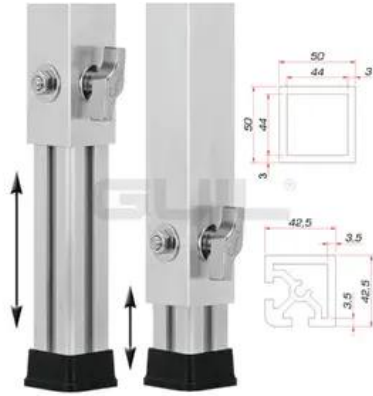

GUIL PTA-440/80-140 Telescopic Foot

Variable foot for TM-440 stage element

Art. No.: 8070288H

GTIN: 4026397481310

Features:

- Adjustable height
- Made in Europe
- For further information about this product, please refer to the Data Sheet under "Downloads"

Logistic

EAN / GTIN: 4026397481310

Weight: 2,57 kg

Length: 0.08 m

Width: 0.06 m

Height: 0.78 m

Technical specifications:

Height: Maximum: 140 cm
Minimum: 80 cm

Material: Aluminum

Material thickness: 3 mm

Dimensions: Length: 5 cm
Width: 5 cm
Height: 77.5 cm

Weight: 2.55 kg

Scope of delivery: