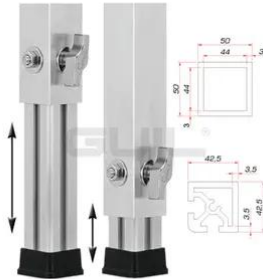

PTA-440/80-140 Telescopic Foot

Variable foot for TM-440 stage element

Art. No.: 8070288H

GTIN: 4026397481310

PTA-440/80-140 Telescopic Foot

Variable foot for TM-440 stage element

Art. No.: 8070288H

GTIN: 4026397481310

Features:

- Adjustable height
- Made in Europe
- For further information about this product, please refer to the Data Sheet under "Downloads"