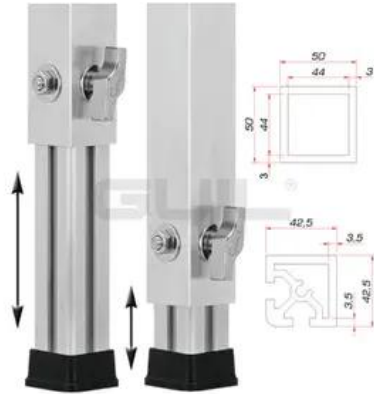

GUIL PTA-440/70-120 Telescopic Foot

Variable foot for TM-440 stage element

Art. No.: 8070288G

GTIN: 4026397481457

Features:

- Adjustable height
- Made in Europe
- For further information about this product, please refer to the Data Sheet under "Downloads"

Logistic

EAN / GTIN: 4026397481457

Weight: 2,36 kg

Length: 0.68 m

Width: 0.05 m

Height: 0.05 m

Technical specifications:

Height: Maximum: 120 cm
Minimum: 70 cm

Material: Aluminum

Material thickness: 3 mm

Dimensions: Length: 5 cm
Width: 5 cm
Height: 67.5 cm

Weight: 2.35 kg

Scope of delivery: