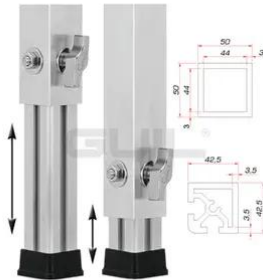

PTA-440/70-120 Telescopic Foot

Variable foot for TM-440 stage element

Art. No.: 8070288G

GTIN: 4026397481457

PTA-440/70-120 Telescopic Foot

Variable foot for TM-440 stage element

Art. No.: 8070288G

GTIN: 4026397481457

Features:

- Adjustable height
- Made in Europe
- For further information about this product, please refer to the Data Sheet under "Downloads"