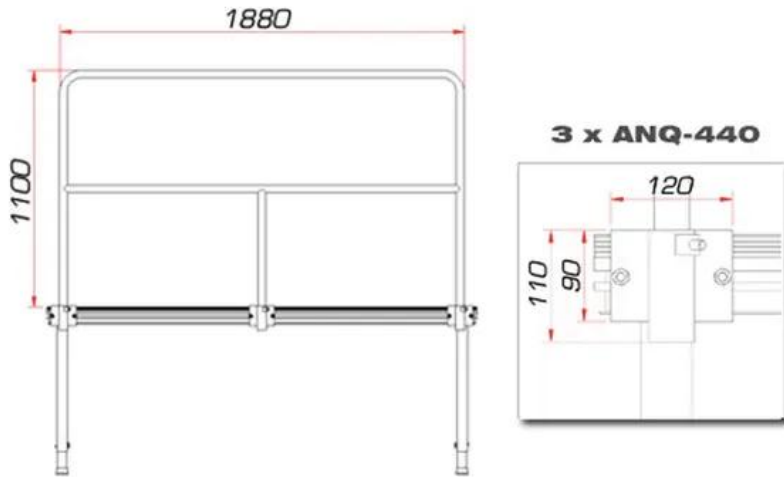

GUIL TMQ-02/440 Stage Rail 188 cm (Aluminium Version)

Art. No.: 80702846

GTIN: 4026397594195

> ALL CONNECTORS INCLUDED

Features:

- Made in Europe

Technical specifications:

Weight: 7.90 kg

Scope of delivery:

1 x connection set

Logistic

EAN / GTIN: 4026397594195

Weight: 8,00 kg

Length: 1.95 m

Width: 1.20 m

Height: 0.12 m