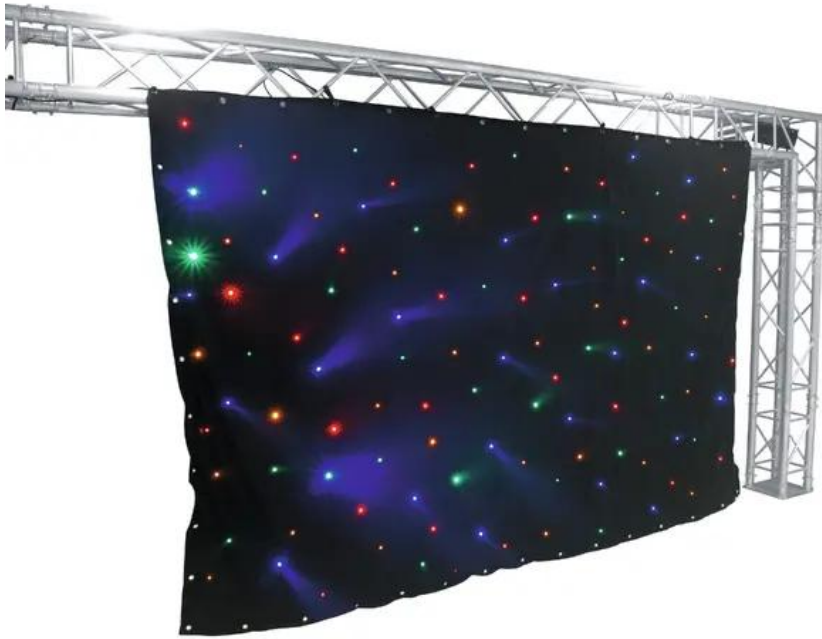

EUROLITE CRT-120 LED-Curtain

LED curtain with 120 LEDs RGB+yellow and compatible DMX controller (3 x 2 m)

Art. No.: 80503400

GTIN: 4026397406986

Features:

- Several curtains can be linked via DMX512
- 120 LEDs 5 mm R/G/B/A
- Dimmer electronic; color selection manual; color change adjustable; color fade adjustable
- Strobe effect
- The device is cooled by passive convection cooling
- Control via stand-alone; DMX; sound to light via microphone
- Easy installation
- Water repellent
- B1 low flammability
- For application areas such as: Party room; mobile djs / entertainer

Logistic

EAN / GTIN: 4026397406986

Weight: 4,95 kg

Length: 0.50 m

Width: 0.23 m

Heigh: 0.30 m

Technical specifications:

Power supply:	100-240 V AC, 50/60 Hz
Power consumption:	15.00 W
IP classification:	IP20
Power connection:	Mains input via IEC connector (M) mounting version power supply cord with safety plug (provided)
Lamp type:	LED lamp
LED type:	120 x 5 mm R/G/B/A
Flash rate:	1 - 12 Hz

DMX channels:	8
DMX input:	1 x 3-pin XLR (M) mounting version
DMX output:	1 x 3-pin XLR (F) mounting version
Cooling:	Passive convection cooling
Control:	Stand-alone; DMX; sound to light via microphone
Setup:	Easy installation
Housing color:	Black
Material:	, water repellent
Dimensions:	Width: 18 cm Depth: 19 cm Height: 9 cm
Weight:	1.2 kg
Dimensions:	Width: 300 cm Height: 200 cm
Weight:	3.6 kg
Special product:	Not designed for household room illumination
Intended use:	Show effect lighting