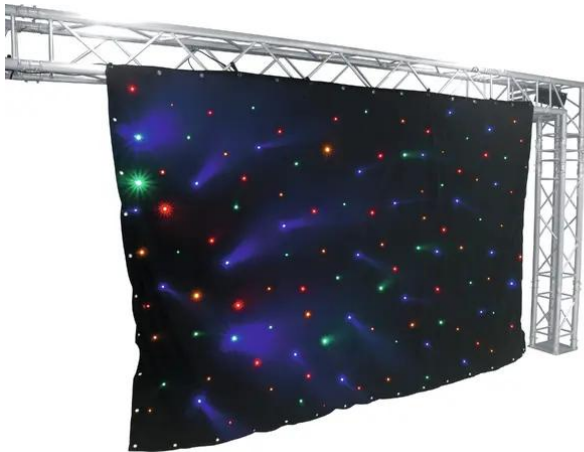

eurolite®

CRT-120 LED-Curtain

LED curtain with 120 LEDs RGB+yellow and compatible DMX controller (3 x 2 m)

Art. No.: 80503400
GTIN: 4026397406986

eurolite®

CRT-120 LED-Curtain

LED curtain with 120 LEDs RGB+yellow and compatible DMX controller (3 x 2 m)

Art. No.: 80503400
GTIN: 4026397406986

Features:

- Several curtains can be linked via DMX512
- 120 LEDs 5 mm R/G/B/A
- Dimmer electronic; color selection manual; color change adjustable; color fade adjustable
- Strobe effect
- The device is cooled by passive convection cooling
- Control via stand-alone; DMX; sound to light via microphone
- Easy installation
- Water repellent
- B1 low flammability
- For application areas such as: Party room; mobile djs / entertainer