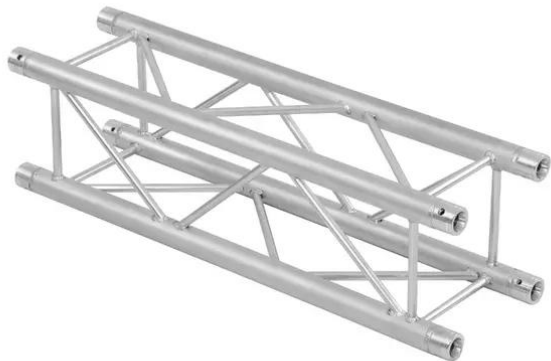

QUADLOCK QL-ET34-1500 4-way Cross Beam

4-point truss system

Art. No.: 60306756

GTIN: 4026397501681

QUADLOCK QL-ET34-1500 4-way Cross Beam

4-point truss system

Art. No.: 60306756

GTIN: 4026397501681

Features:

- Strong EN-AW 6082 alloy for high loads
- High-quality aluminum-tubes with 50 mm in diameter
- Low weight
- Distance center - center: 240 mm
- Easy installation
- Trusspipe: 50 mm
- Made in Europe
- For application areas such as: Theater; Trade fair and shop fitting; clubs/dancing school
- For further information about this product, please refer to the Data Sheet under "Downloads"