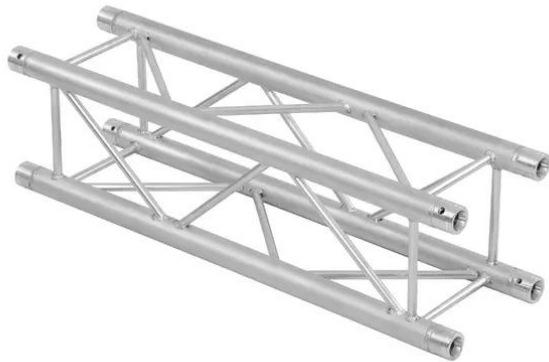

## QUADLOCK QL-ET34-300 4-way Cross Beam

4-point truss system

**Art. No.: 6030674A**

GTIN: 4026397501650

### Features:

---

- Strong EN-AW 6082 alloy for high loads
- High-quality aluminum-tubes with 50 mm in diameter
- Low weight
- Distance center - center: 240 mm
- Easy installation
- Trusspipe: 50 mm
- Made in Europe
- For application areas such as: Theater; Trade fair and shop fitting; clubs/dancing school
- For further information about this product, please refer to the Data Sheet under "Downloads"