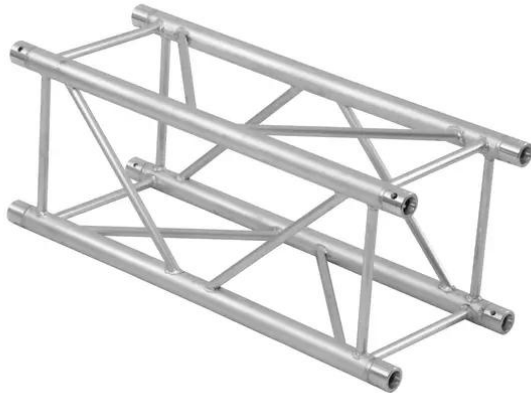

alutruss

QUADLOCK GL400-1500 4-way Cross Beam

Art. No.: 6030629E

GTIN: 4026397577860

alutruss

QUADLOCK GL400-1500 4-way Cross Beam

Art. No.: 6030629E

GTIN: 4026397577860

Features:

- Trusspipe: 50 mm
- Made in Europe
- For further information about this product, please refer to the Data Sheet under "Downloads"