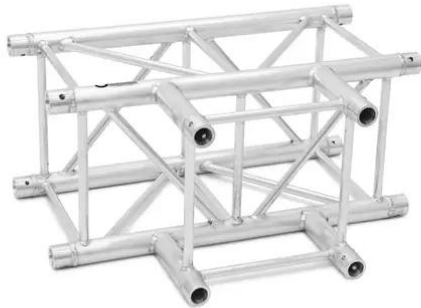

# alutruss

---

## QUADLOCK TQ390-QQT35 3-way T-Piece

4-point truss system

**Art. No.: 60306085**

GTIN: 4026397187298

### Features:

---

- Low weight
- Easy to assemble
- Trusspipe: 50 mm
- Made in Europe
- For application areas such as: Theater; Trade fair and shop fitting; clubs/dancing school