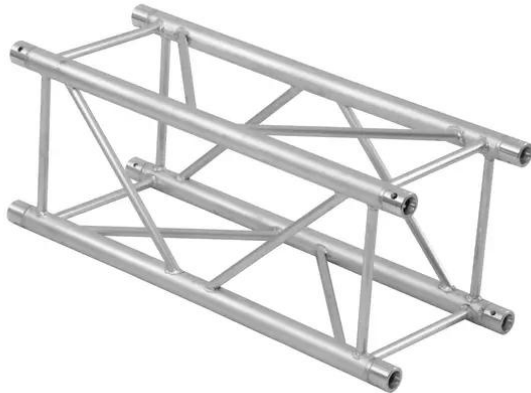

## QUADLOCK TQ390-4000 4-way Cross Beam

4-point truss system

**Art. No.: 60306035**

GTIN: 4026397187250

### Features:

---

- Low weight
- Easy to assemble
- Trusspipe: 50 mm
- TÜV Süd certified
- For application areas such as: Theater; Trade fair and shop fitting; clubs/dancing school
- For further information about this product, please refer to the Data Sheet under "Downloads"