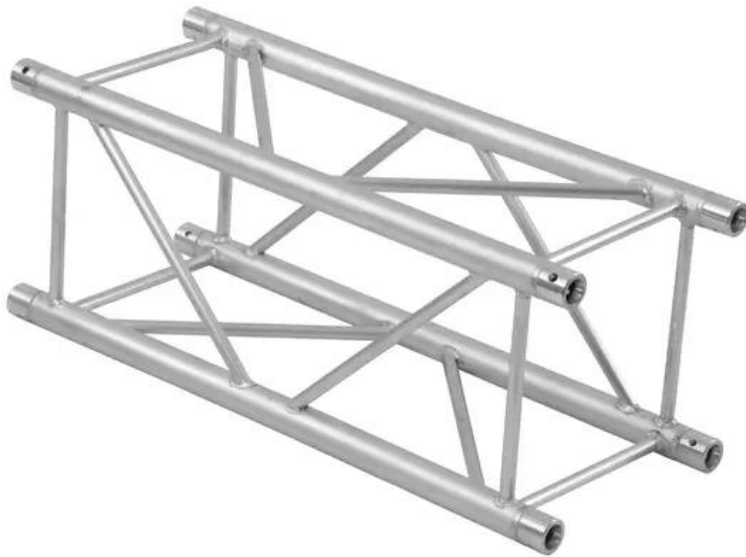

ALUTRUSS QUADLOCK TQ390-500 4-way Cross Beam

4-point truss system

Art. No.: 60306010

GTIN: 4026397187205

Description:

QUADLOCK TQ390 4-point truss system

QUADLOCK TQ390 is a 4-point truss system made of aluminum. The individual elements are connected via four cones, pivots and pins.

The advantage of the conical connection system is that the cones completely fit into the main chords so that highest load capacity is guaranteed. The Quick-Lock system enables fast, efficient and highly aesthetic assembly when the truss constructions are frequently assembled and dismantled.

The four main chords are made of 50 mm aluminum tube with 2 mm wall thickness and offer a good relation between strength and weight. The braces have a diameter of 20 mm with 2 mm wall thickness and provide higher strength and load capacity.

With 390 mm outer dimensions, QUADLOCK TQ390 is a stable truss system for higher loads and extended durability. This system is mainly designed for intense use in stage installations, fair installations, event installations but also for permanent installations in discotheques and theatres.