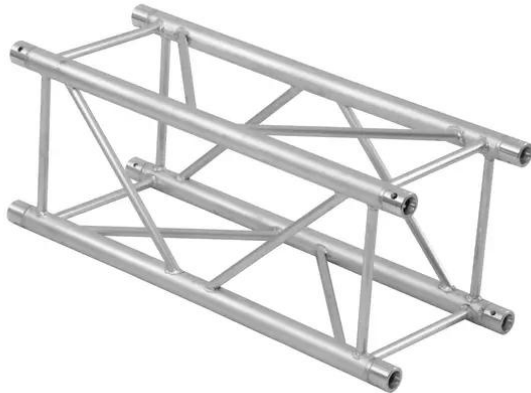

## QUADLOCK TQ390-500 4-way Cross Beam

4-point truss system

**Art. No.: 60306010**

GTIN: 4026397187205

### Features:

---

- Low weight
- Easy to assemble
- Trusspipe: 50 mm
- TÜV Süd certified
- For application areas such as: Theater; Trade fair and shop fitting; clubs/dancing school
- For further information about this product, please refer to the Data Sheet under "Downloads"