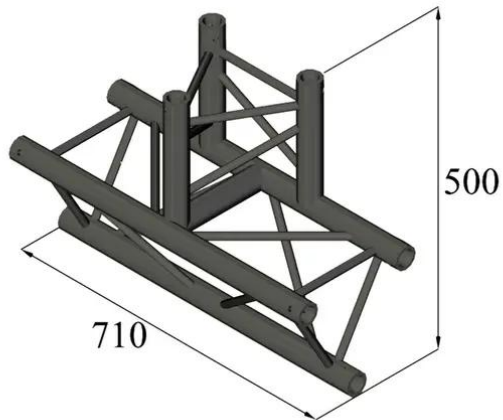

## TRILOCK S-PAT-38 3-way T-Piece

3-point truss system

**Art. No.: 6030253W**

GTIN: 4026397559569

### Features:

---

- Low weight
- Easy installation
- Trusspipe: 50 mm
- Made in Europe
- For application areas such as: Theater; Trade fair and shop fitting; clubs/dancing school